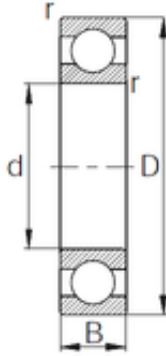

## BEARING CORP.OF CANADA LTD.

57,15 mm x 114,3 mm x 22,23 mm CYSD  
RLS18 Deep groove ball bearings

Bearing No. RLS18

|                |                      |
|----------------|----------------------|
| Size           | 57.15x114.3x22.23 mm |
| Bore Diameter  | 57,15 mm             |
| Outer Diameter | 114,3 mm             |
| Width          | 22,23 mm             |
| d              | 57,15 mm             |
| D              | 114,3 mm             |
| B              | 22,23 mm             |

RLS18 Bearing 2D drawings and 3D CAD models