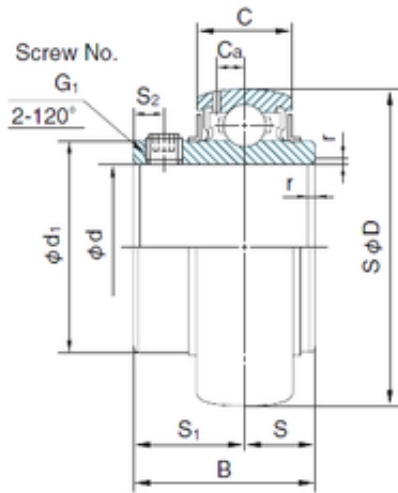

BEARING CORP.OF CANADA LTD.

45 mm x 90 mm x 51.6 mm NACHI UCX09 Deep groove ball bearings

Bearing No. UCX09

Size	45x90x51.6 mm
Bore Diameter	45 mm
Outer Diameter	90 mm
Width	51.6 mm
d	45 mm
D	90 mm
B	51.6 mm
C	23 mm
S1	32.6 mm
Ca	6.5 mm
d1	63 mm
r	2 mm
S	19 mm
S2	9 mm
Thread (G)	M10 × 1.25
Weight	0.92 Kg
Basic dynamic load rating (C)	35,5 kN
Category	Bearings
Inventory	0.0
Manufacturer Name	NACHI
Minimum Buy Quantity	N/A
Weight / Kilogram	0
Product Group	M06110

UCX09 Bearing 2D drawings and 3D CAD models