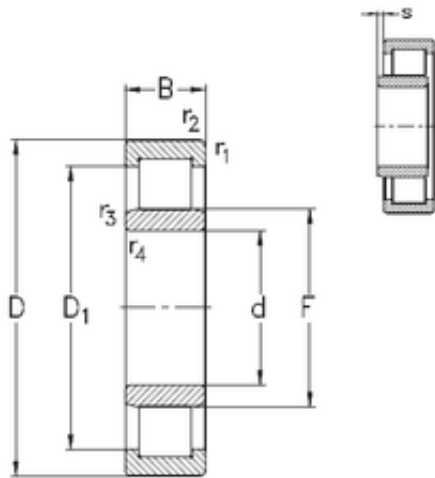

BEARING CORP.OF CANADA LTD.

100 mm x 215 mm x 47 mm NKE NU320-E-TVP3 Cylindrical roller bearings

Bearing No. NU320-E-TVP3

Size	100x215x47 mm
Bore Diameter	100 mm
Outer Diameter	215 mm
Width	47 mm
d	100 mm
F	127,5 mm
D	215 mm
B	47 mm
C	47 mm
r1 min.	3 mm
r2 min.	3 mm
r3 min.	3 mm
r4 min.	3 mm
S	1,2 mm
Weight	7,7 Kg
Basic dynamic load rating (C)	430 kN
Basic static load rating (C0)	435 kN

NU320-E-TVP3 Bearing 2D drawings and 3D CAD models