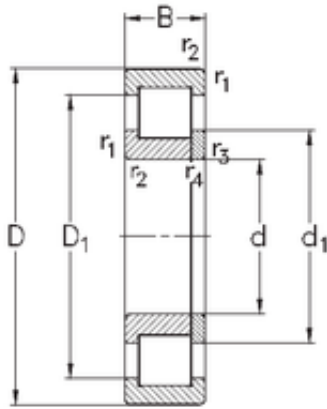

## 120 mm x 260 mm x 55 mm NKE NUP324-E-MPA Cylindrical roller bearings

Bearing No. NUP324-E-MPA

Size	120x260x55 mm
Bore Diameter	120 mm
Outer Diameter	260 mm
Width	55 mm
d	120 mm
F	154 mm
D	260 mm
B	55 mm
C	55 mm
r1 min.	3 mm
r2 min.	3 mm
r3 min.	3 mm
r4 min.	3 mm
Weight	13,4 Kg
Basic dynamic load rating (C)	591 kN
Basic static load rating (C0)	615 kN

NUP324-E-MPA Bearing 2D drawings and 3D CAD models