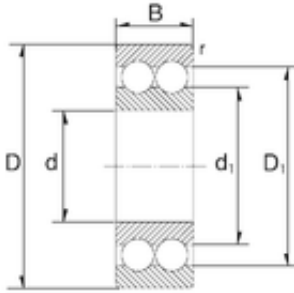

BEARING CORP.OF CANADA LTD.

12 mm x 32 mm x 15,9 mm ZEN 3201-2RS
Angular contact ball bearings

Bearing No. 3201-2RS

Size	12x32x15.9 mm
Bore Diameter	12 mm
Outer Diameter	32 mm
Width	15,9 mm
d	12 mm
D	32 mm
B	15,9 mm
C	15,9 mm
Weight	0,06 Kg
Basic dynamic load rating (C)	8,75 kN
Basic static load rating (C0)	6,5 kN
(Grease) Lubrication Speed	15000 r/min

3201-2RS Bearing 2D drawings and 3D CAD models