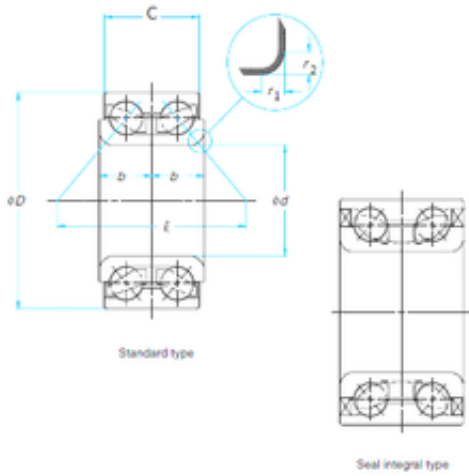

# BEARING CORP.OF CANADA LTD.

42 mm x 76 mm x 38 mm SKF BAH0040  
Angular contact ball bearings

Bearing No. BAH0040

Size	42x76x38 mm
Bore Diameter	42 mm
Outer Diameter	76 mm
Width	38 mm
d	42 mm
D	76 mm
B	38 mm
C	35 mm

BAH0040 Bearing 2D drawings and 3D CAD models